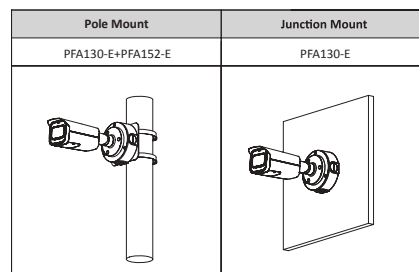

Mobile Phone	IOS; Android
Certification	
Certifications	CE-LVD: EN62368-1 CE-EMC: Electromagnetic Compatibility Directive 2014/30/EU FCC: 47 CFR FCC Part 15, Subpart B UL/CUL: UL60950-1 CAN/CSA C22.2 No.60950-1-07
Power	
Power Supply	12V DC/PoE (802.3af)
Power Consumption	< 9.9W
Environment	
Operating Conditions	-30°C to +60°C (-22°F to +140°F)/less than ≤ 95%
Storage Temperature	-40°C to +60°C (-40°F to +140°F)
Protection	IP67
Structure	
Casing	Metal
Dimensions	244.1 mm × Φ90.4 mm (9.61" × Φ3.26")
Net Weight	0.86 kg (2.0 lb)
Gross Weight	1.10 kg (2.5 lb)

Ordering Information

Type	Part Number	Description
5MP Camera	DH-IPC-HFW2531TP-ZS-S2	5MP Lite IR Vari-focal Bullet Network Camera, PAL
	DH-IPC-HFW2531TN-ZS-S2	5MP Lite IR Vari-focal Bullet Network Camera, NTSC
Accessories (optional)	PFA130-E	Junction Box
	PFA152-E	Pole Mount
	PFM321D	DC12V1A Power Adapter
	LR1002-1ET/1EC	Single-port Long Reach Ethernet over Coax Extender
	PFM900-E	Integrated Mount Tester
	PFM114	TLC SD Card

Accessories

Optional: